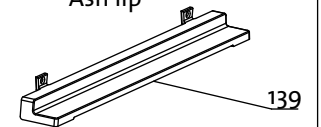

Trimpanels (W,H = 744, 612)

Decor glass

Ash lip

Ash tray

Del-liste / Part list I 530 FL, BP

Jøtul AS
Fredrikstad Norway

Draw. no.:
900012-PO1

Date:
Nov. 09