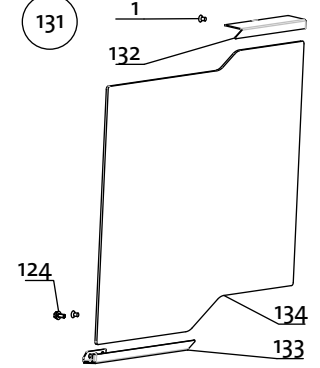

Trimpanels (W,H = 744, 612)

Decor glass

Ash lip

Ash tray

Del-liste / Part list I 530 FL, BP

Jøtul AS
Fredrikstad Norway

Draw. no.:
900012-PO1

Date:
Nov. 09