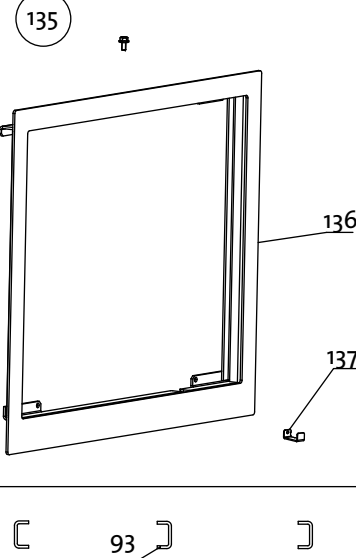

Trimpanels (W,H = 744, 612)

Decor glass

Ash lip

Ash tray

Del-liste / Part list I 530 FL, BP

Jøtul AS
Fredrikstad Norway

Draw. no.:
900012-PO1

Date:
Nov. 09